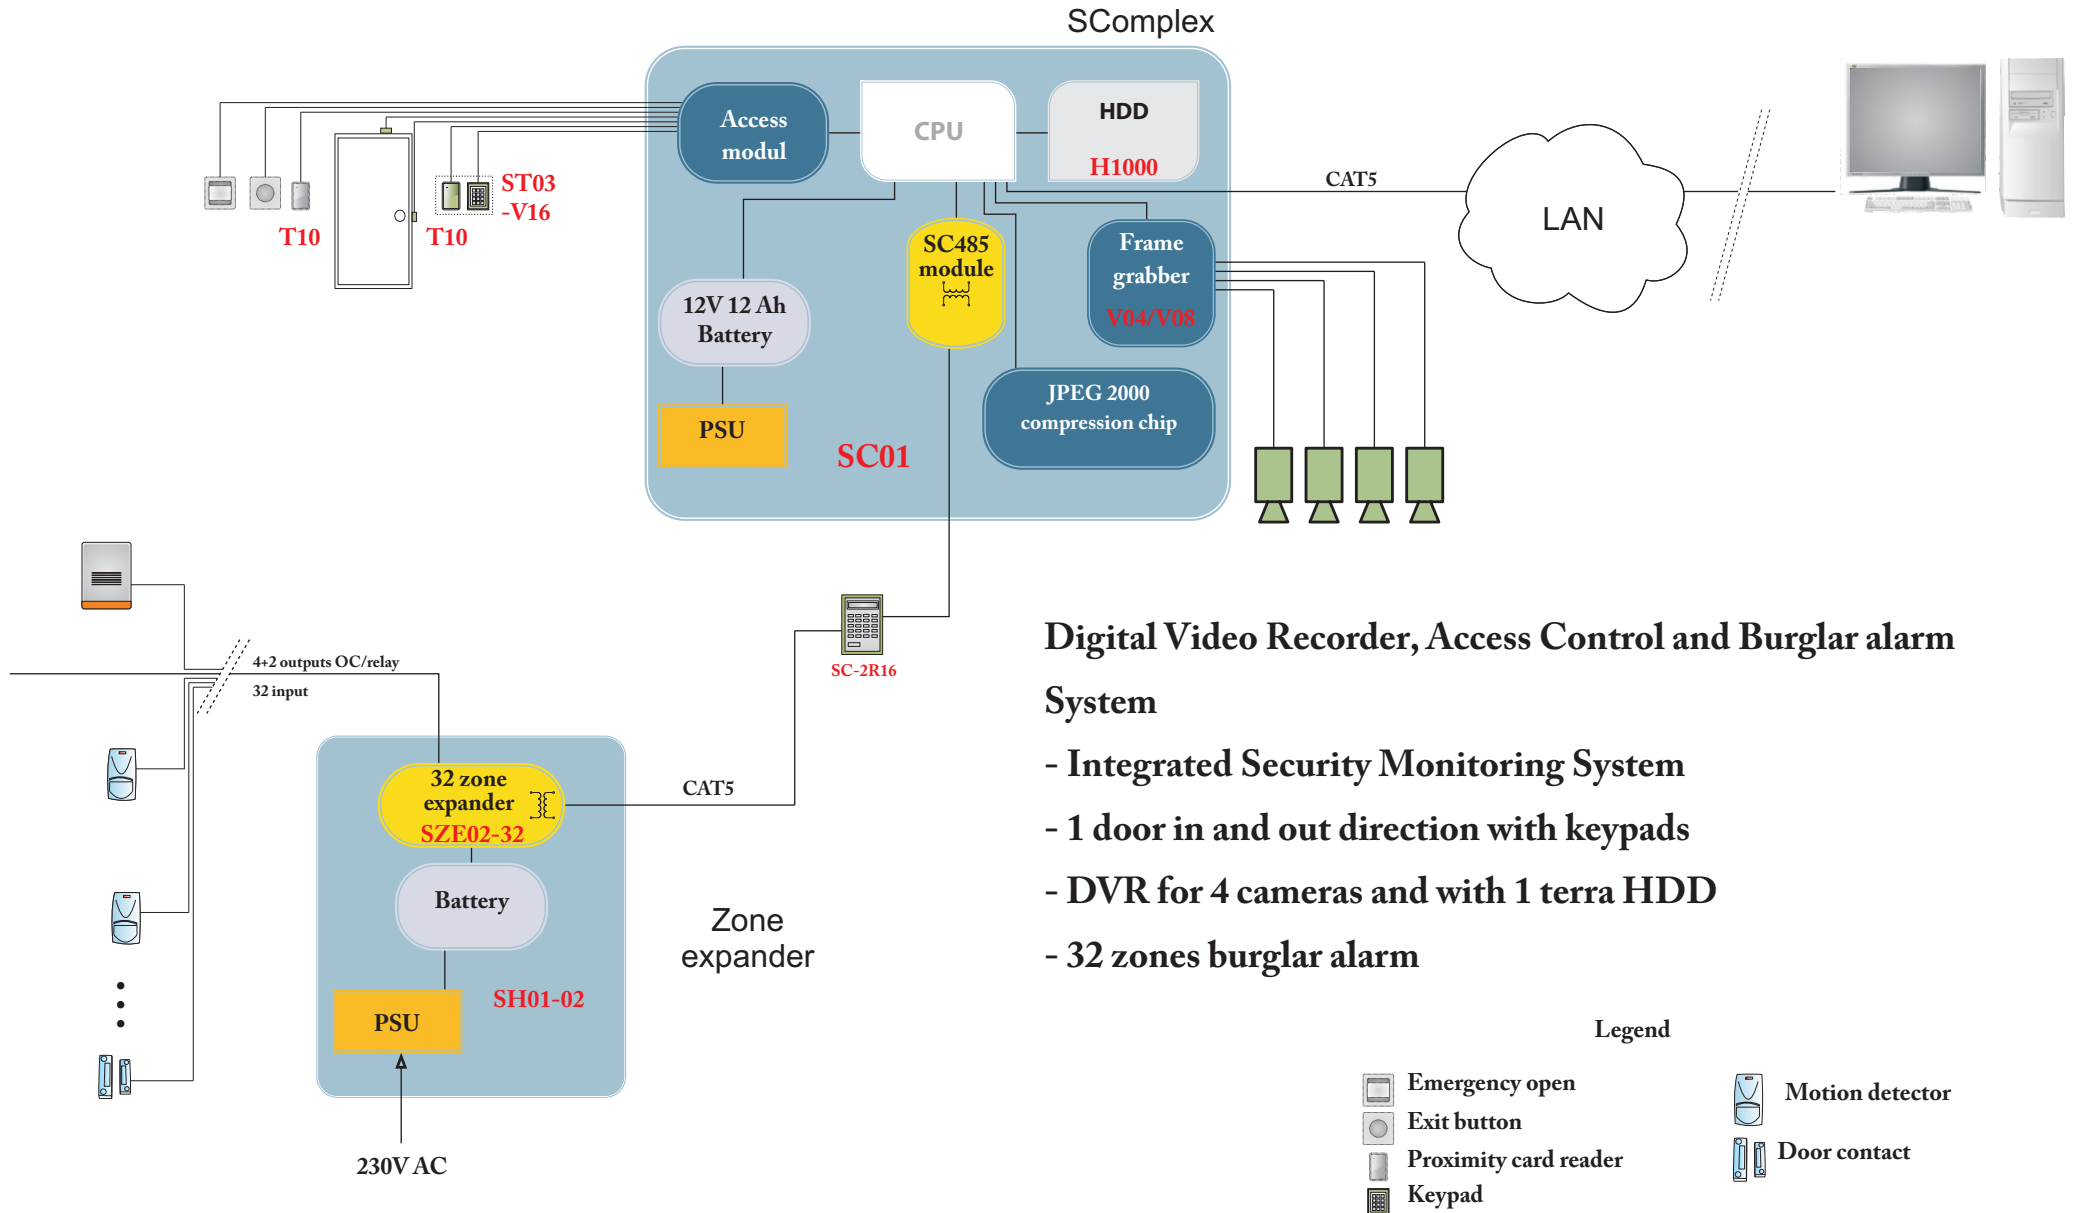

SComplex Integrated Security

Digital Video Recorder, Access Control and Burglar alarm System

- Integrated Security Monitoring System
- 1 door in and out direction with keypads
- DVR for 4 cameras and with 1 terra HDD
- 32 zones burglar alarm

Legend

- | | |
|---|---|
|  Emergency open |  Motion detector |
|  Exit button |  Door contact |
|  Proximity card reader | |
|  Keypad | |